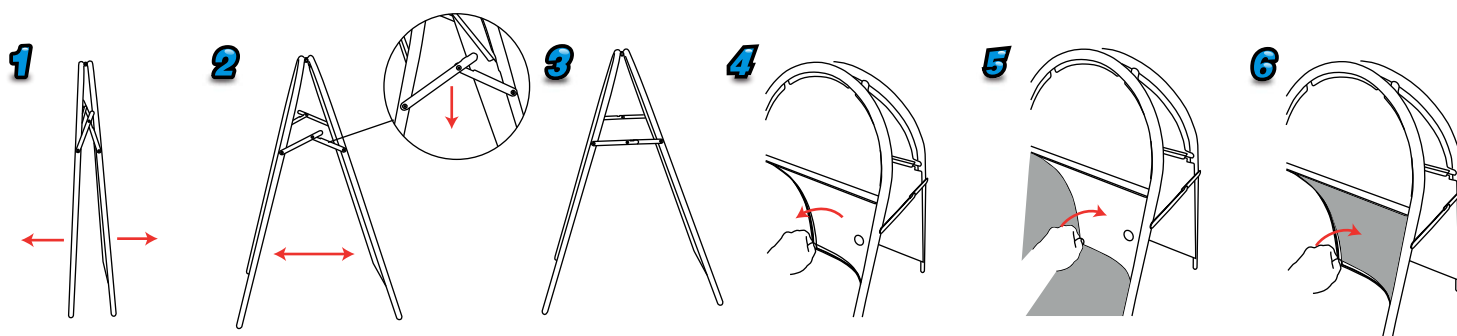

## PAVEMENT SIGN BOARD & POSTER HOLDER:

Large metal A sign for indoor or outdoor use:

- Top Logo Half Circle 500mm(w) x 269mm(h) - Can be personalised with full colour vinyl graphics.
- Bottom Poster Holder.
- Can use self adhesive graphics or magnetic tape to place on the metal frame.
- Ideal as pavement advertiser or outside shops and restaurants.

## POSTERS:

The bottom poster holder is design to accept a 520m(w) x 730mm(h) poster.

- Full Colour
- Printed on Outdoor Grade Paper
- High Resolution